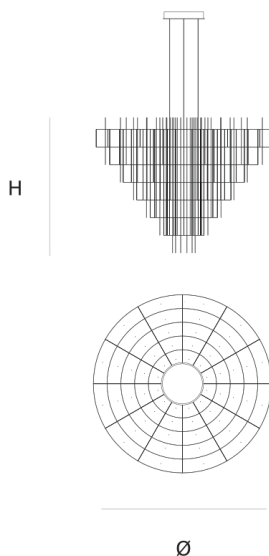

Product data sheet

Date: June 14th 2023

ABOUT **SPY CHANDELIER** by Jan Pauwels

The luxurious atmosphere of the past in a new configuration. Symmetrical circles in a conical shape. The circuit boards have leds on both sides. 2/3 of the light goes down and 1/3 goes up.

DIMENSIONS

Ø 140,6 55,4 inch
cm
H 115 cm 45,3 inch

CANOPY

Ø 35,5 cm 13,9 inch
H 6,5 cm 2,6 inch

CABLELENGTH

Up to 200 cm 78 inch

LIGHTSOURCE

324 x led 12V/0,6W,
2800K, 9720LM

INCLUDED

Yes

 9  130  150x150x135cm

FINISH

Nickel 
Brass 
Blackbrass 

TYPE.NR

TYPE Chandelier

STANDARD